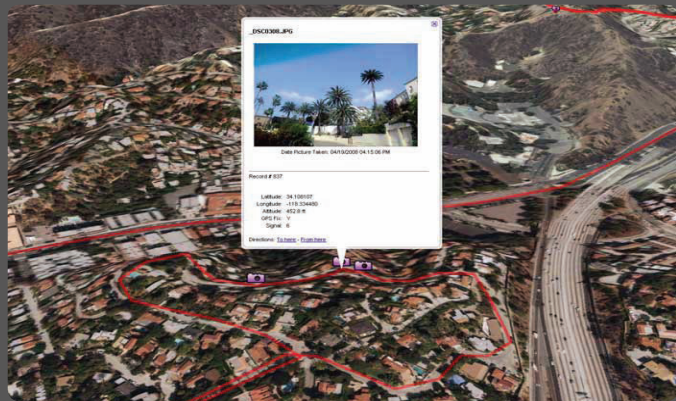

# About TrackStick

Tracksticks™ are small GPS location recorders capable of continuously logging their own location histories for extended periods of time. These detailed recordings include time, date, location, speed, heading and altitude. Built-in flash memory and long battery life allows for the storage of months of travel information.

## Where it works

The Trackstick™ will work anywhere on the planet. Using the latest in GPS mapping technologies, your exact location can be shown on satellite-based maps and 3D geographical terrain.

The Trackstick™ micro-computer can even calculate how long you have been indoors. While visiting family, friends or even shopping, the Trackstick™ can accurately time and map each and every place you have been.

## Route Tracing

When histories are viewed, Trackstick™ overlays a red line on the map indicating where you've traveled. The location and length of each stop is clearly indicated on each map making it easy to see each and every place the Trackstick™ has been. Histories can also be outputted to most mapping services.