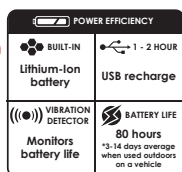

TrackStick Mini

NEW!

The TrackStick Mini is the smallest GPS tracker in its class and has a new and improved GPS receiver with up to seven times more sensitivity than any other Trackstick model.

The detachable weatherproof and shock resistant case and magnetic mount make the Trackstick Mini ideal for **covert deployment** and use in harsh conditions.

Trackstick Mini works anywhere, it's traveled locations can be shown as a clear red line traced on satellite photos and 3D terrain using the latest mapping technologies.*

The Trackstick Mini continuously records its exact route, stop times, speed, direction, altitude, and other valuable information, which can be quickly downloaded and viewed on your computer. The integrated temperature recorder ensures that all aspects of its environment are being monitored. A vibration detector, combined with proprietary low-power GPS technology makes Trackstick Mini the longest running GPS tracker on the market.

The Trackstick Mini runs on a built-in lithium-ion battery that can be recharged through your computer's USB port.

No monthly fees are required and Trackstick Manager, the most advanced tracking and **geo-photo tagging software** on the market, is provided freely in our download section.